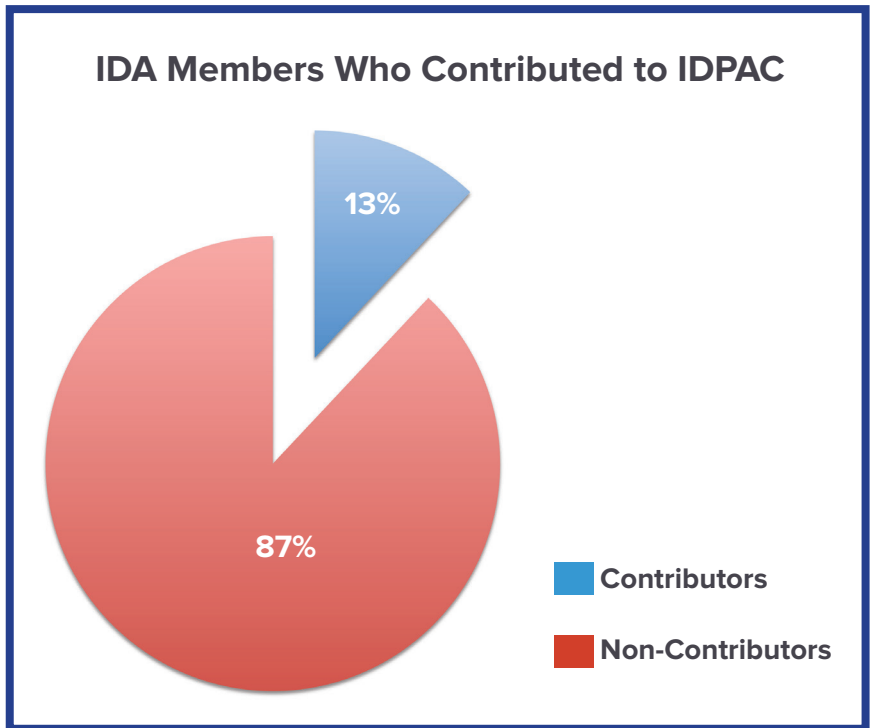

2019

Contribution Report

\$89,000
2019 Goal

Contributions by Component

	% Component	% IDA
Ben Hur	0.3	2.6
East Central	0.5	1.7
Eastern Indiana	0.3	4.8
First District	0.7	3.9
Greene District	0.03	0.13
IDDS	3.0	25.4
Isaac Knapp	2.0	10.7
North Central	1.3	8.6
Northwest Indiana	1.6	18.3
South Central	0.9	10.0
Southeastern Indiana	0.4	1.6
West Central	1.1	7.5
Western Indiana	0.5	2.0
Other	—	2.0